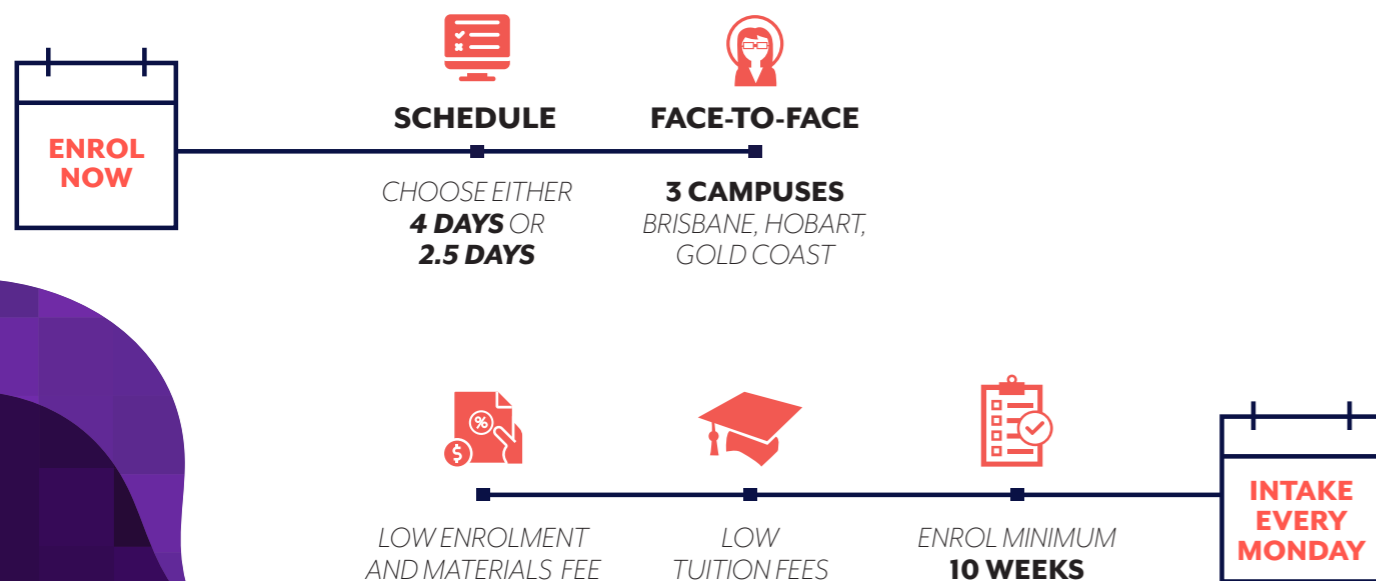

ELICOS

GENERAL ENGLISH

Our General English ELICOS program prepares students to use written and spoken English in a wide variety of settings, ranging from everyday conversations to advanced academic studies.

CHOOSE AN ENGLISH LEVEL:

IELTS 3.0 ELEMENTARY - Conduct basic transactional conversation - Use the language in familiar environments, such as making basic purchases at shops and restaurants and using public transport	IELTS 4.0 PRE-INTERMEDIATE - Conduct simple conversations - Use the language in routine work related tasks	IELTS 5.0 INTERMEDIATE - Conduct simple conversations on everyday topics - Use the language in routine undemanding work related tasks participate in everyday commerce	IELTS 5.5 UPPER INTERMEDIATE - Conduct detailed conversations on everyday topics - Use the language in routine work related tasks & participate actively in everyday commerce	IELTS 6.0 ADVANCED - Conduct extended conversations on everyday topics - Use the language in familiar and new work related tasks participate actively in everyday commerce

PROGRAMME BREAKDOWN:

CHOOSE A SCHEDULE: 2.5 DAYS OR 4 DAYS

TIME	MONDAY	TUESDAY	WEDNESDAY	THURSDAY
9:00-10:00	ACTIVITY	ACTIVITY	READING	READING
10:00-11:00	GRAMMAR	EVERYDAY ENGLISH	WRITING	FUNCTIONAL LANGUAGE
11:00-12:00	CULTURE	DISCUSSION	LISTENING	ART & CULTURE
12:00-12:30	LUNCH	LUNCH	LUNCH	LUNCH
12:30-1:30	CORE	CORE	SPEAKING	PRONUNCIATION
1:30-2:30	CORE	CORE	EXAM / SUPPORT	EXAM / SUPPORT
2:30-3:45	WRITING	SPEAKING		
3:45-5:00	ACTIVITY	ACTIVITY