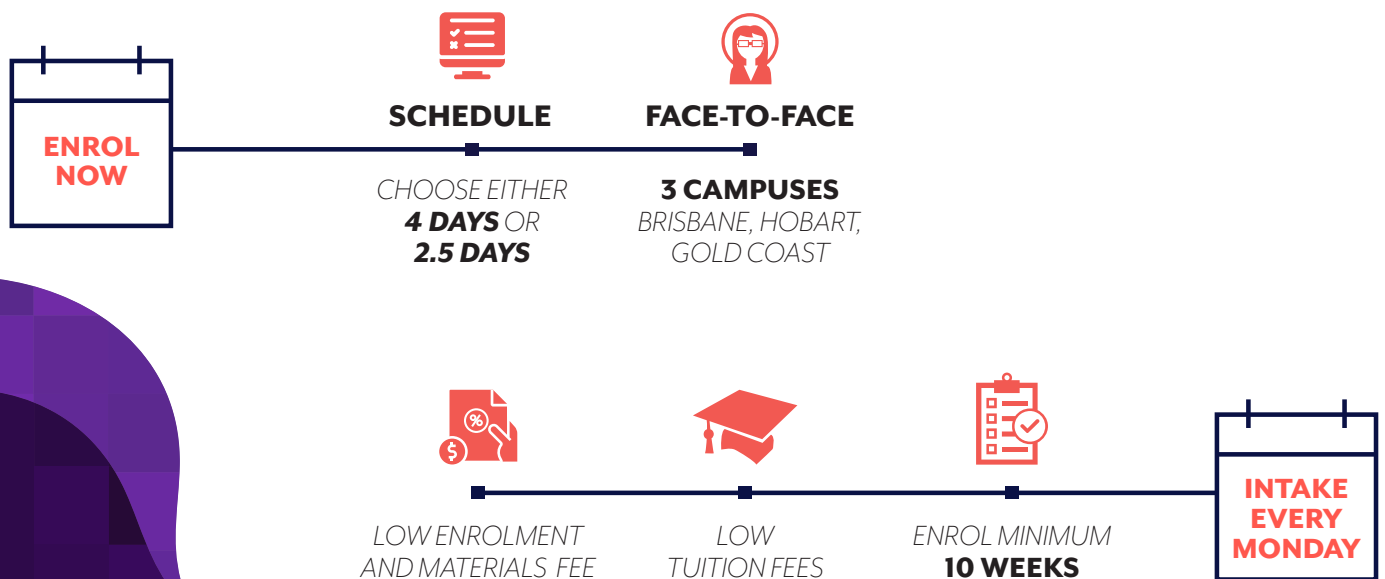

PROGRAMME BREAKDOWN: