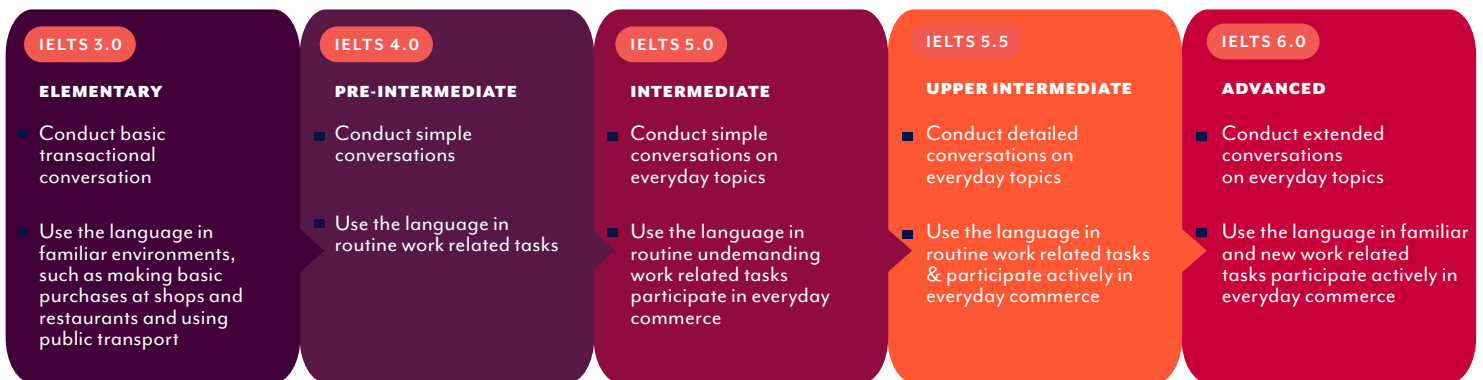

ELICOS

GENERAL ENGLISH

Our General English ELICOS program prepares students to use written and spoken English in a wide variety of settings, ranging from everyday conversations to advanced academic studies.

CHOOSE AN ENGLISH LEVEL: